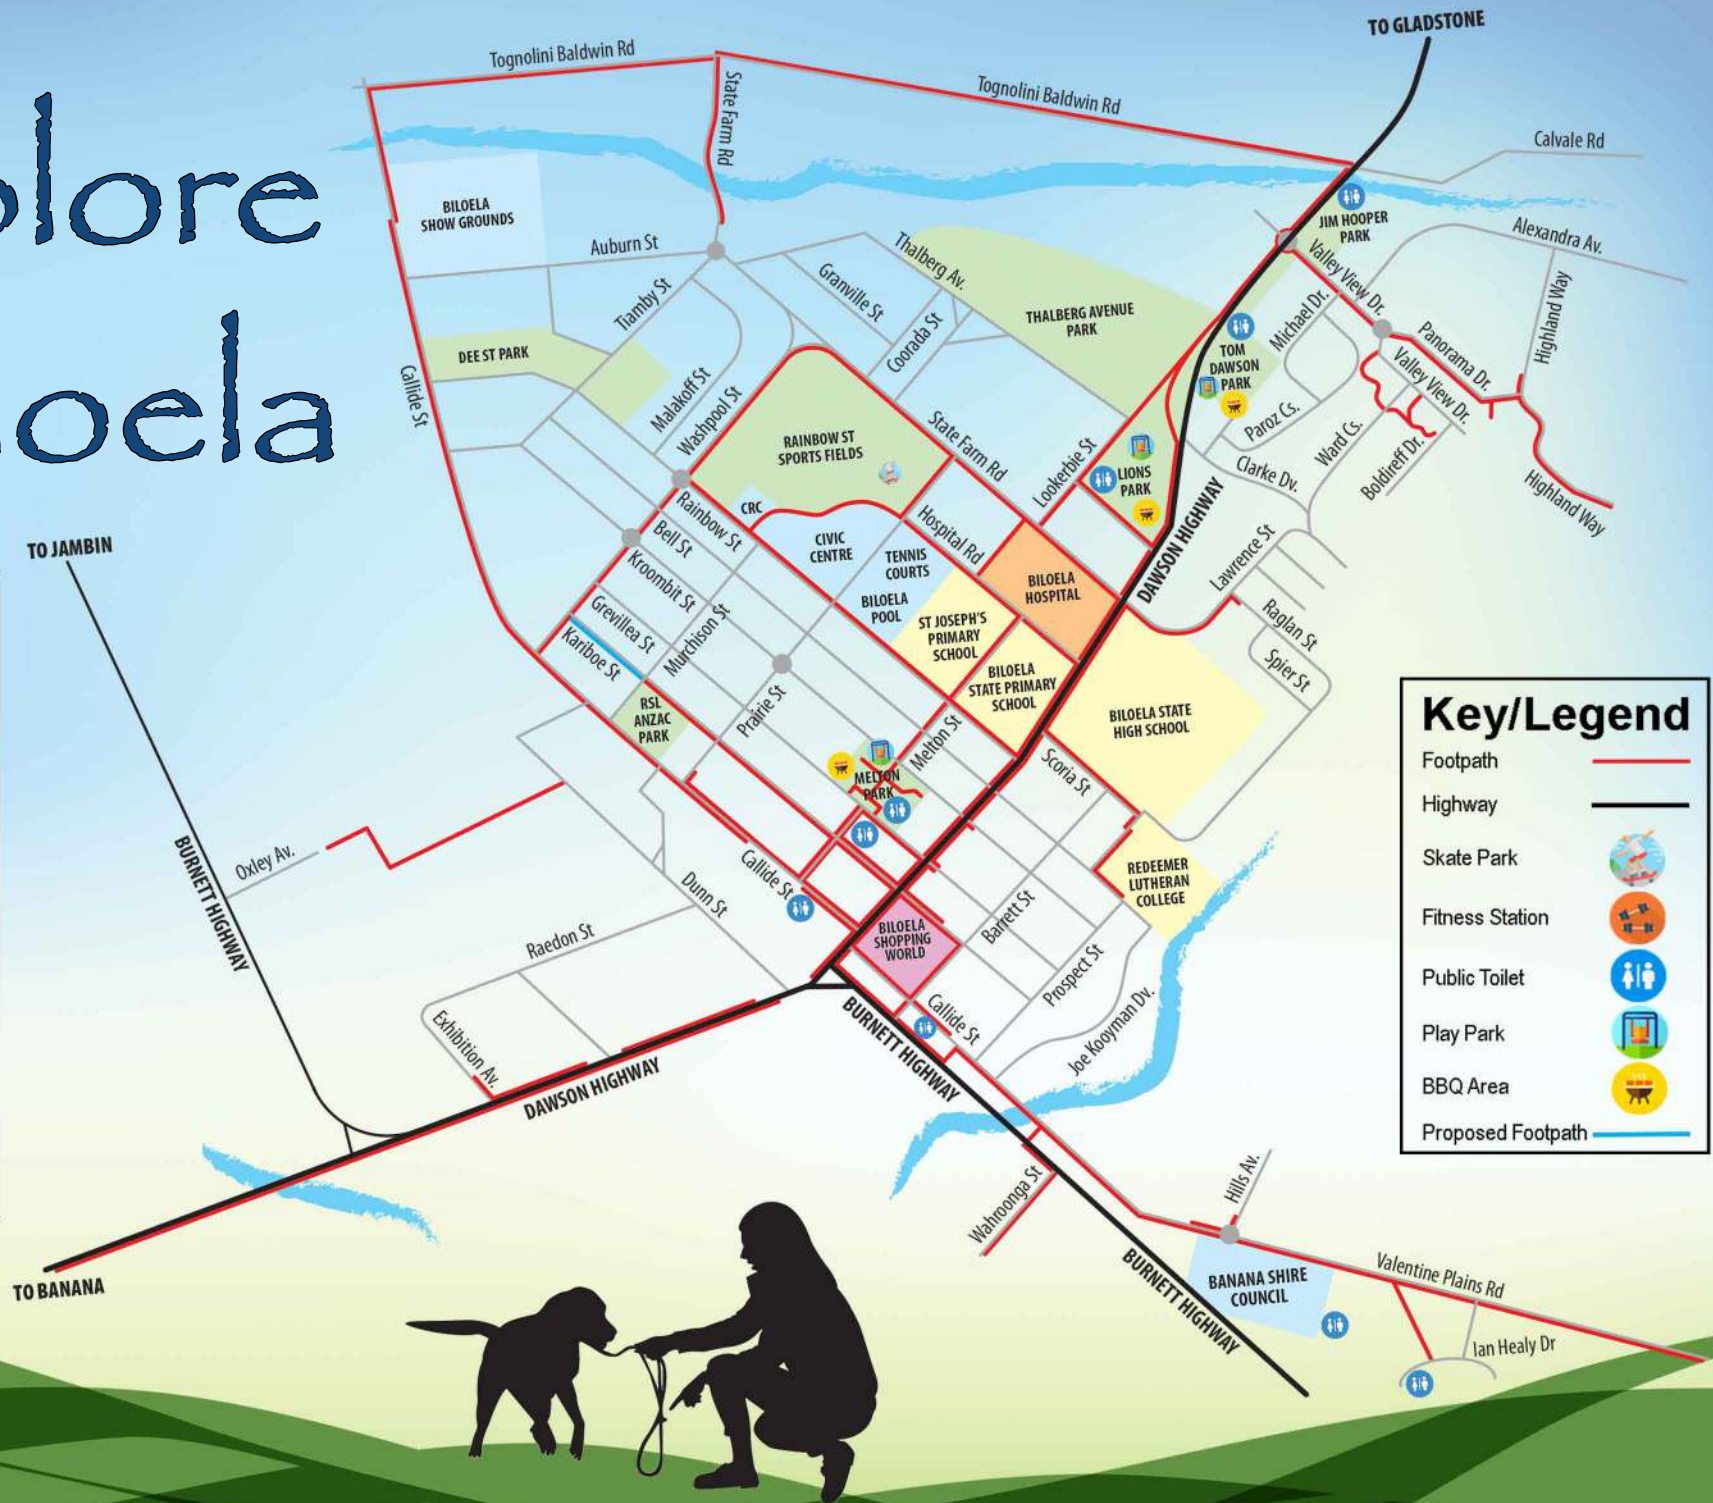

Explore Biloela

Distances/Steps

- Joe Kooyman Dr/Callide St intersection to Gladstone Rd, cross Hwy, continue along Callide St, Melton St, Grevillea St, Gladstone Rd, cross Hwy, Kariboe St, Barrett St, Callide St return to start - Approx 2.2km (2890 steps)
- Exhibition Ave/Dawson Hwy intersection into town, along Dawson Hwy to Biloela Shopping World return - Approx 2.5km (3280 steps)
- Biloela Shopping World to Lions Park return following Dawson Hwy - Approx 2.7km (3540 steps)
- Biloela Shopping World, follow Dawson Hwy, Tognolini Baldwin Rd, Callide St, Dawson Hwy return to Biloela Shopping World - Approx 8.75km (11,482 steps)
- Biloela Hospital, follow State Farm Rd, Washpool St, Rainbow St, Dawson Hwy back to Hospital - Approx 2.4km (3150 steps)
- Biloela Hospital, follow State Farm Rd, Washpool St, Callide St, Dawson Hwy return to the Hospital - Approx 3.7km (4850 steps)

Key/Legend

- Footpath
- Highway
- Skate Park
- Fitness Station
- Public Toilet
- Play Park
- BBQ Area
- Proposed Footpath

Map is not to scale