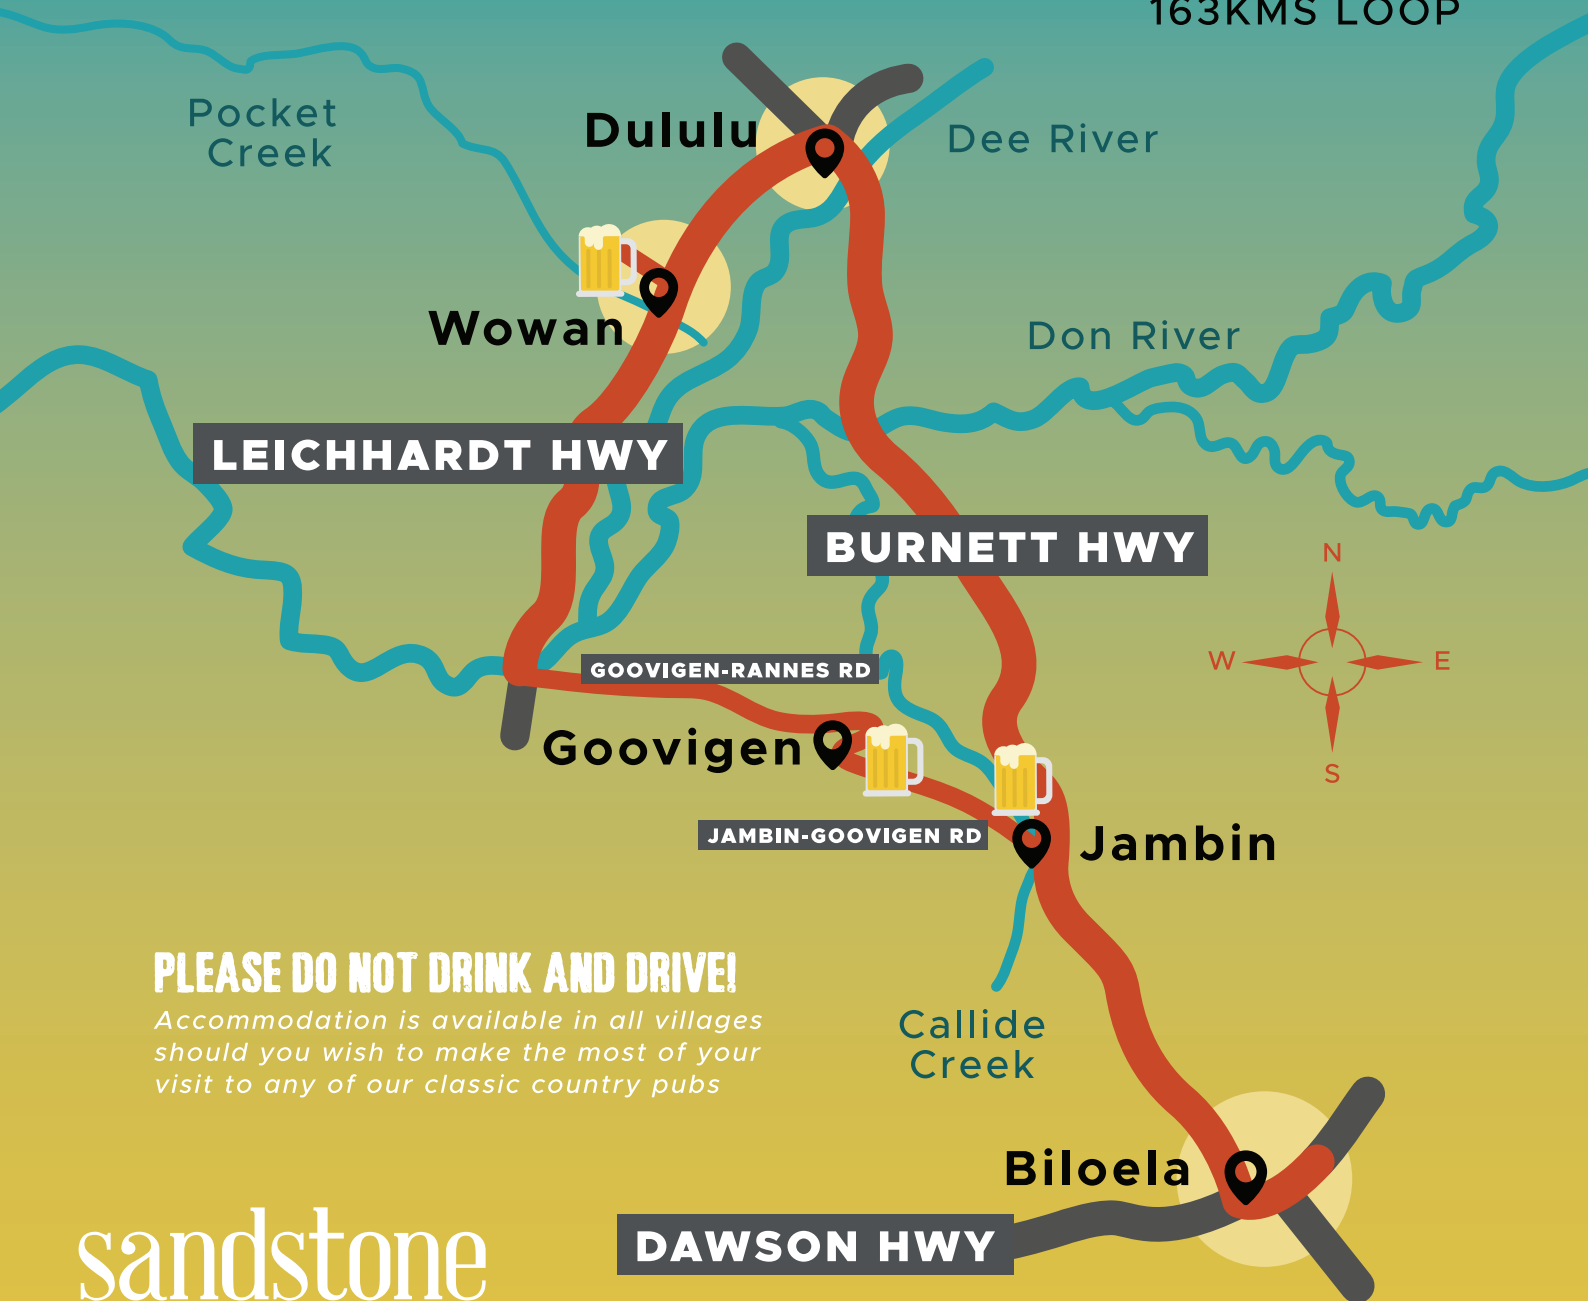

RURAL VILLAGES

📍 COUNTRY PUBS 📍 HISTORIC SITES
163KMS LOOP

PLEASE DO NOT DRINK AND DRIVE!

Accommodation is available in all villages should you wish to make the most of your visit to any of our classic country pubs